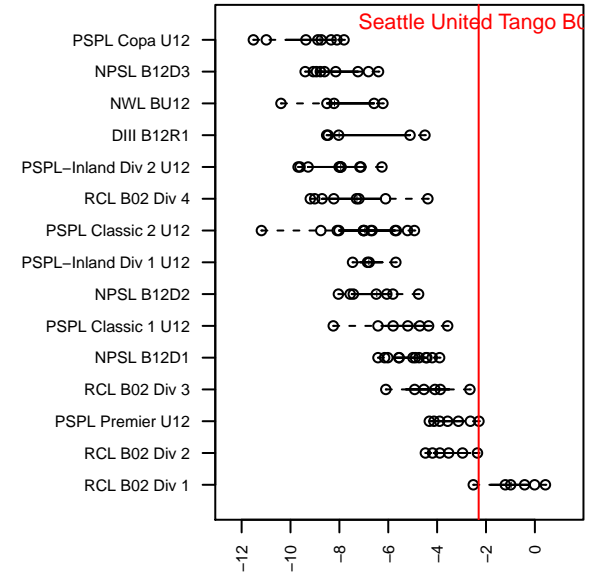

**attack and defense rating
relative to others at age
and all opponents in last 13 months**