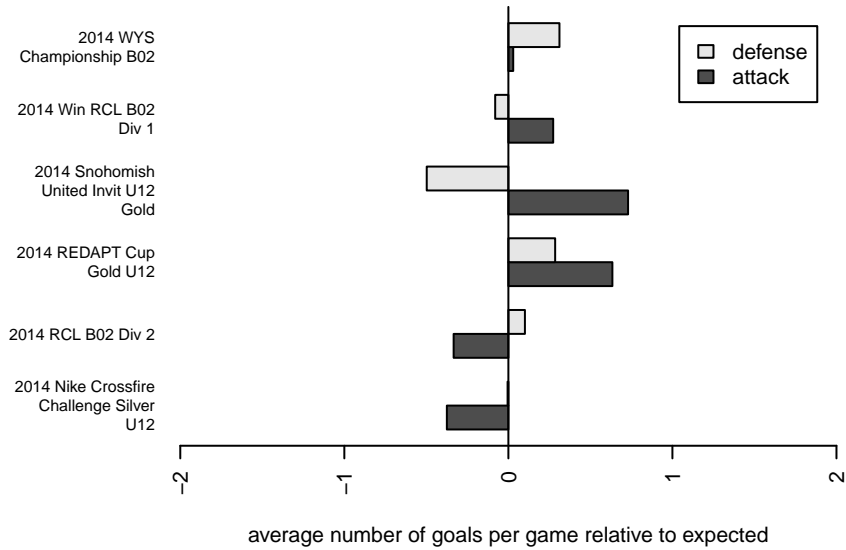

Performance relative to 13 month average