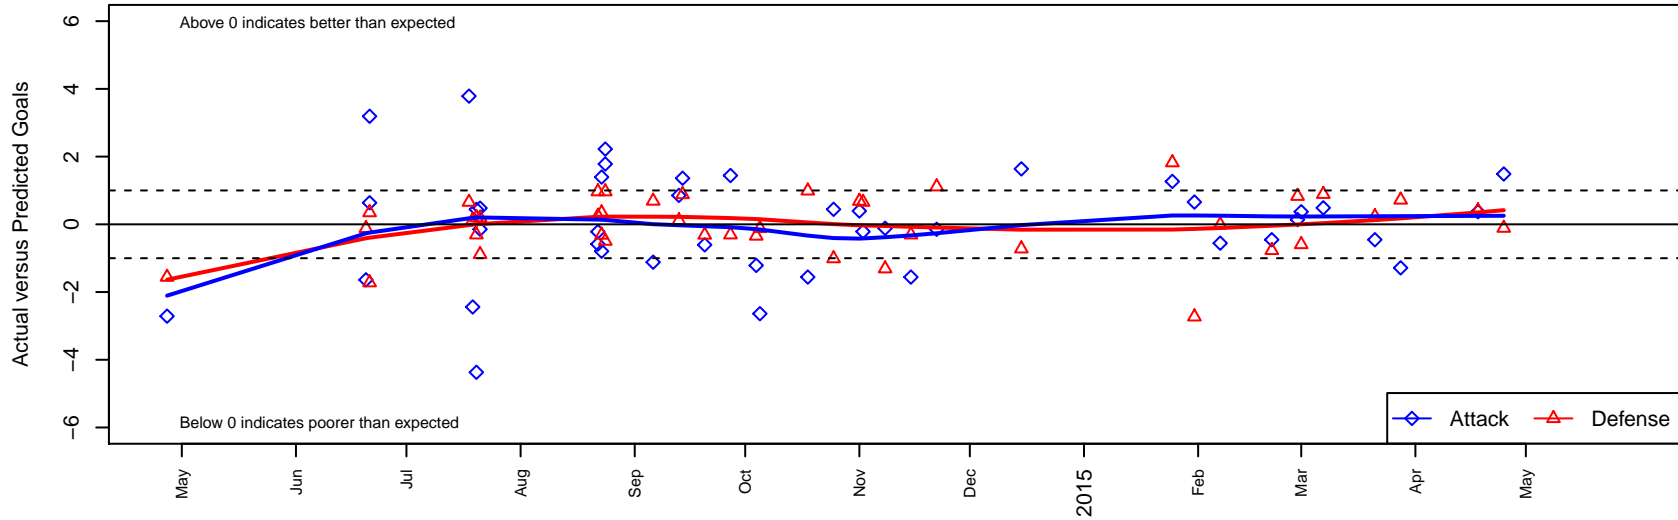

Seattle United Tango B02

Seattle United
 Seattle, WA
 B02 total strength=927
 attack=1.52 defense=1.58
 fall league = RCL B02 Div 2, RCL B02 7V2
 spr league = Win RCL B02 Div 1

alt names used:
 SEATTLE UNITED B02 TANGO (WA)
 SEATTLE UNITED B02 TANGO (WA)
 SEATTLE UNITED SEATTLE UNITED B02 TAN
 Seattle United B02 Tango B
 Seattle United B02 Tango B
 Seattle United B02 Tango B
 Seattle United B02 Tango B

Seattle United Tango B02
 Dots are actual minus expected GF (blue circles) and GA (red triangles).
 Blue line is smoothed change in attack strength. Red is smoothed change in defense strength.

**attack and defense variance (black dot)
relative to other teams
and top 10 in region**